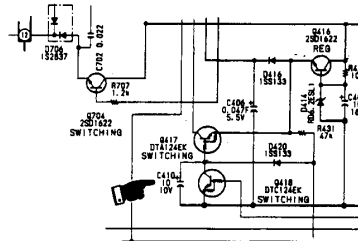

SONY.

Car Stereo Service Bulletin

Model: CDX-R77, CDX-R79

No. 147

Subject: Malfunction When Starting Car Engine

Date: September 29, 1989

Symptom:
(12)

1. If a disc is left in the unit, the disc will rotate, but no sound will be heard.
2. Radio will come on with no station tuned, usually at bottom of FM dial (87.9MHz)
3. No display indication.

Cause: The time for which voltage is applied to the ACC line as the ignition switch is turned from Off to On (L - H) is too short for microprocessor.

Solution: To change the timing of the circuit, change the value of C410 as follows:

Description			
Ref. No.	Former	New	Part Number
C410	10μF/10V	22μF/16V	1-124-234-00

Applicable U.S. Serial Numbers:

CDX-R77: 10,001 - 13,000
15,001 - 23,000
24,501 - 29,500

CDX-R79: 10,001 - 13,000
16,501 - 20,000

Reference: T/N AU89032

PRINTED IN U.S.A.
CSA-14989-1

Compact Disc
CSA-14